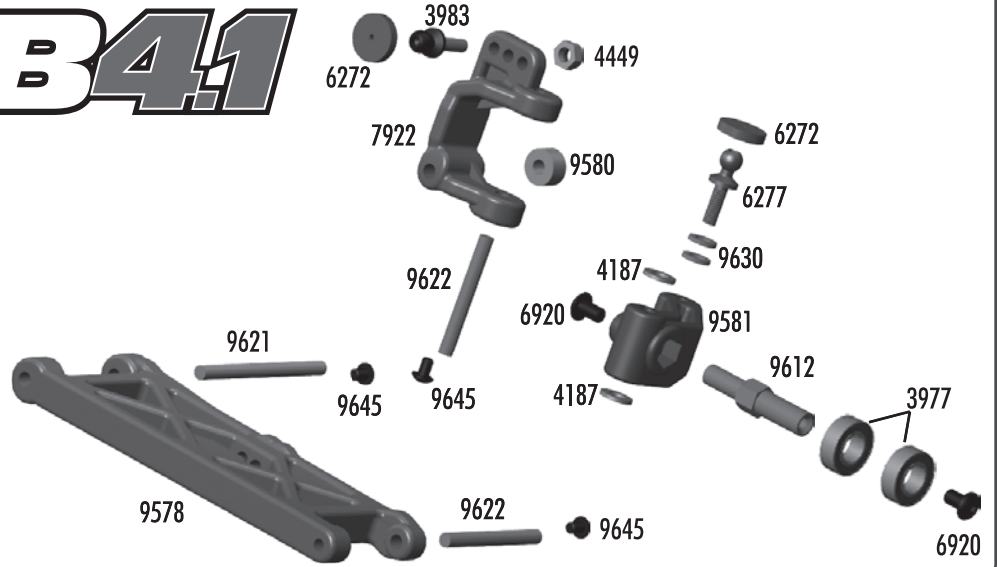

:: Front Arm / Steering B4.1

3977	Ball Bearing 3/16" x 3/8"	2
3983	Ballstud .30" Black (short)	6
4187	.030 Nylon Washers	12
4449	4-40 x 3/16 Aluminum Locknut	5
6272	Foam Ballend Dust Covers	28
6277	Ballstud .30 Silver (short)	4
6920	4-40 x 3/16 BHCS	6
7922	Caster Block, (left & right) 30 deg	1
9578	Front A-Arm B4	Pr.
9580	Spacer	1
9581	Trailing Steering Block (left & right)	Pr.
9612	HD Front Axles, B4 / SC10	1
9621	Inner Hinge Pin Set	1
9622	Outer Hinge Pin Set	1
9630	Ballstud Washer	10
9645	2-56 x 1/8" BHCS	8