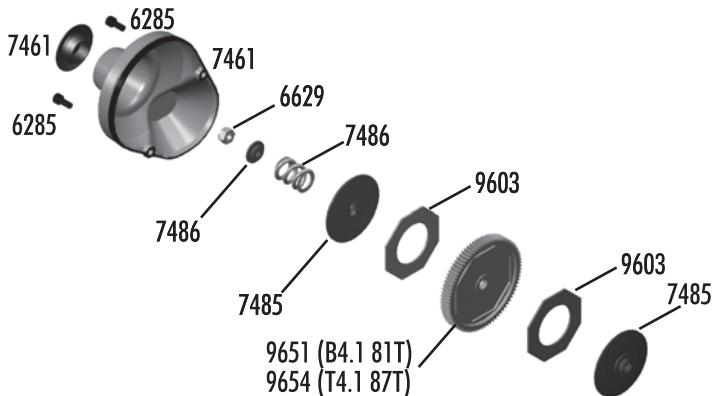

:: Spur Gears

9649	72T 48P Spur Gear	1
9650	75T 48P Spur Gear	1
9651	81T 48P Spur Gear (B4.1 Kit)	1
9652	78T 48P Spur Gear	1
9653	84T 48P Spur Gear	1
9654	87T 48P Spur Gear (T4.1 Kit)	1