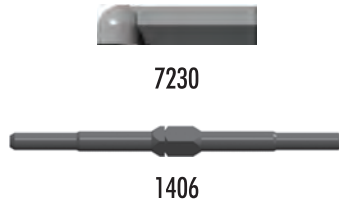

:: Turnbuckles & Servo Mounts B4.1

1406	FT Blue Titanium Turnbuckles, 2.00"	Pr.
1779	FT Servo Mount, Blue Aluminum	Pr.
3981	Ballstud .20" Black (short)	6
6272	Foam Ballend Dust Cover	28
6292	4-40 x 3/8" FHCS	6
6917	4-40 x 3/8" BHCS	6
7230	Ballcups, large	12
7336	Servo Mount Set	1
7337	Gold Washer	4
9170	B4 / T4 Servo Link	1
9180	Servo Horns Set	1
89007	Steering Servo Ring	1

B4.1