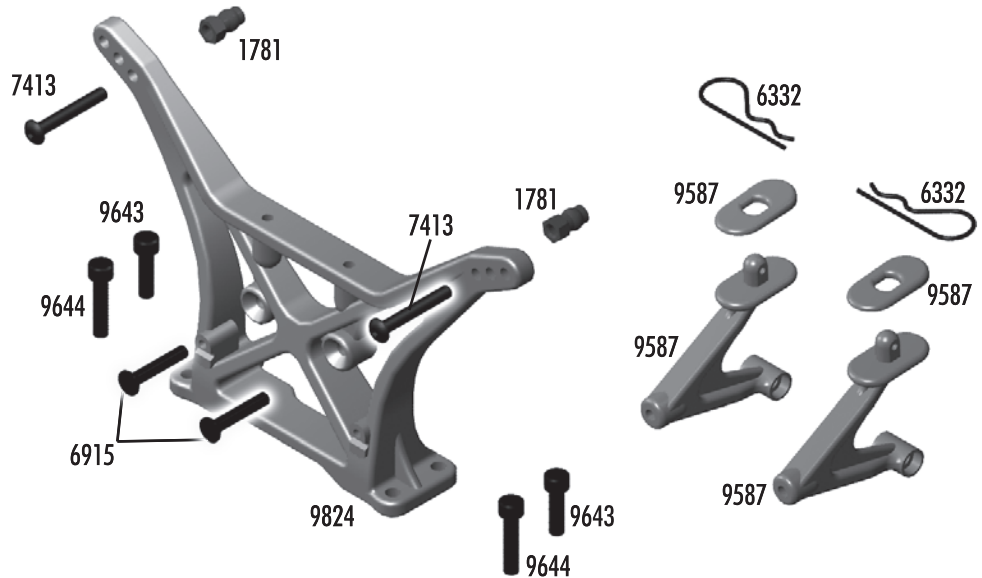

T4.1

:: Wheels & Tires B4.1 / T4.1

7465	Rear Truck Holeshot Tire M3	2
7466	Front Truck Edge Tire M3	2
7846	Front Dish Truck Wheel (white)	2
7847	Rear Truck Dish Wheel (white)	2
7850	Front Dish Truck Wheel (yellow)	2
7851	Rear Truck Dish Wheel (yellow)	2
9588	Front B4 Wheel 2.2" (white)	2
9589	Rear B4 Wheel 2.2" (white)	2
9590	Rear Buggy Holeshot 2.0 Tire M3	2
9591	Front Buggy 4-Rib Tire M3	2
9688	Front B4 Wheel 2.2" (yellow)	2
9689	Rear B4 Wheel 2.2" (yellow)	2