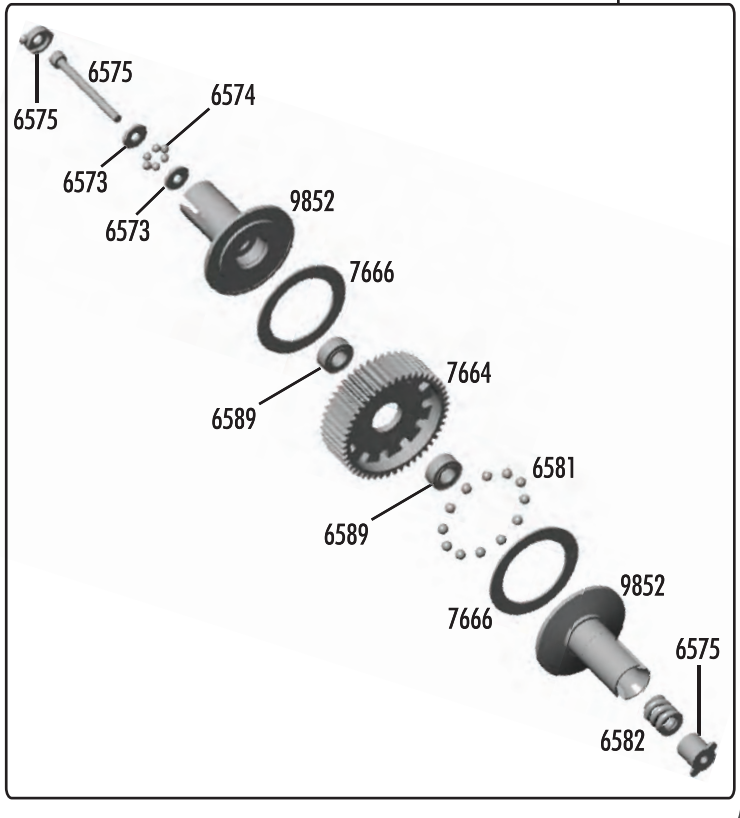

:: Ball Differential

6573	Diff Thrust Washer & Bolt	2
6574	Precision Diff Thrust Balls, 5/64"	6
6575	Locking T-Nut, Diff Thrust Bolt, & Cover	1
6581	3/32" Carbide Diff Balls	12
6582	Diff Thrust Spring	1
6589	Ball Bearing, 5/32 x 5/16" unflanged	2
7664	Diff Gear 52T	1
7666	Diff Drive Rings, 2.60:1	2
7677	B4 / T4 / GT Diff Rebuild Kit	1
9852	SC10 Ball Diff Outdrives	1
9853	SC10 Complete Ball Differential	1