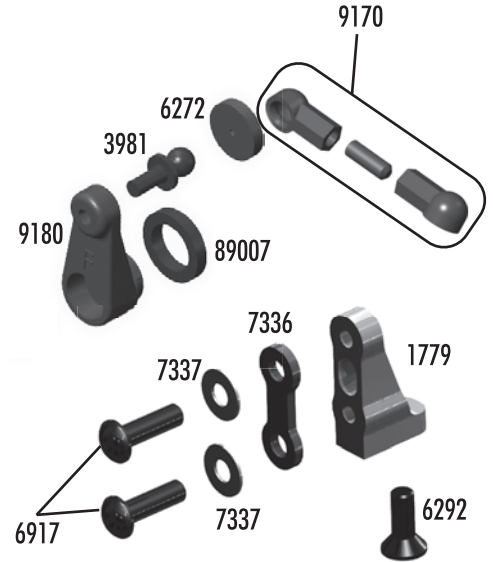

:: Turnbuckles & Servo Mounts B4.1

1406	FT Blue Titanium Turnbuckles, 2.00"	Pr.
1779	FT Servo Mount, Blue Aluminum	Pr.
3981	Ballstud .20" Black (short)	6
6272	Foam Ballend Dust Cover	28
6292	4-40 x 3/8" FHCS	6
6917	4-40 x 3/8" BHCS	6
7230	Ballcups, large	12
7336	Servo Mount Set	1
7337	Gold Washer	4
9170	B4 / T4 Servo Link	1
9180	Servo Horns Set	1
89007	Steering Servo Ring	1

B4.1