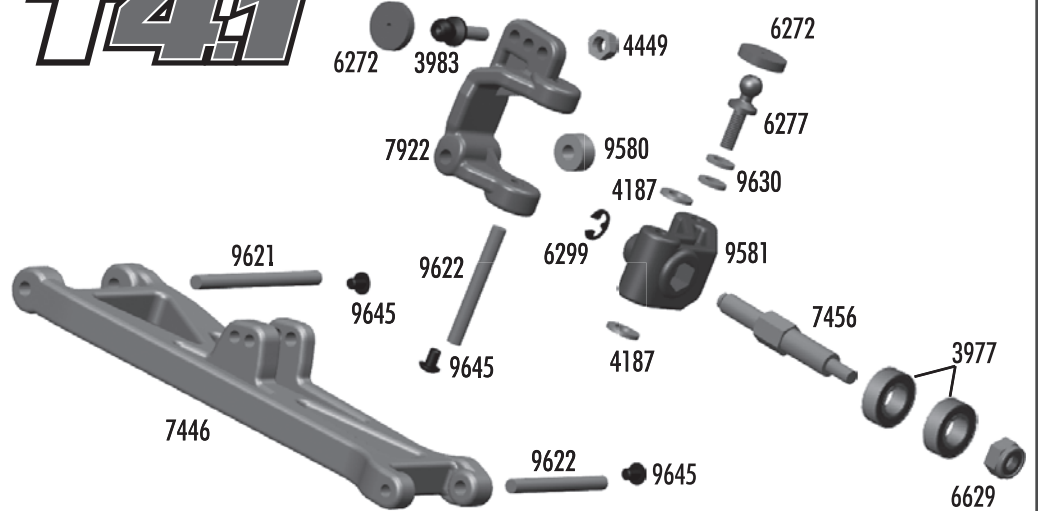

:: Front Arm / Steering T4.1

3977	Ball Bearing 3/16" x 3/8"	2
3983	Ballstud .30" Black (short)	6
4187	.030 Nylon Washers	12
4449	4-40 x 3/16 Aluminum Locknut	5
6272	Foam Ballend Dust Covers	28
6277	Ballstud .30 Silver (short)	4
6299	1/8" E-Clip	12
6629	5-40 Locknut	6
7446	T4 Front A-Arm (left & right)	Pr.
7456	Front Axle T4 (trailing)	2
7922	Caster Block, (left & right) 30deg	1
9580	Spacer	1
9581	Trailing Steering Block (left & right)	Pr.
9621	Inner Hinge Pin Set	1
9622	Outer Hinge Pin Set	1
9630	Ballstud Washer	10
9645	2-56 x 1/8" BHCS	8

:: Front Battery Strap T4.1 / B4.1

1787	FT Battery Strap Thumbscrews Set	1
7452	Battery Strap T4, Carbon Fiber	1
9238	Foam Battery Spacers	Pr.
9594	Battery Strap B4, Carbon Fiber	1