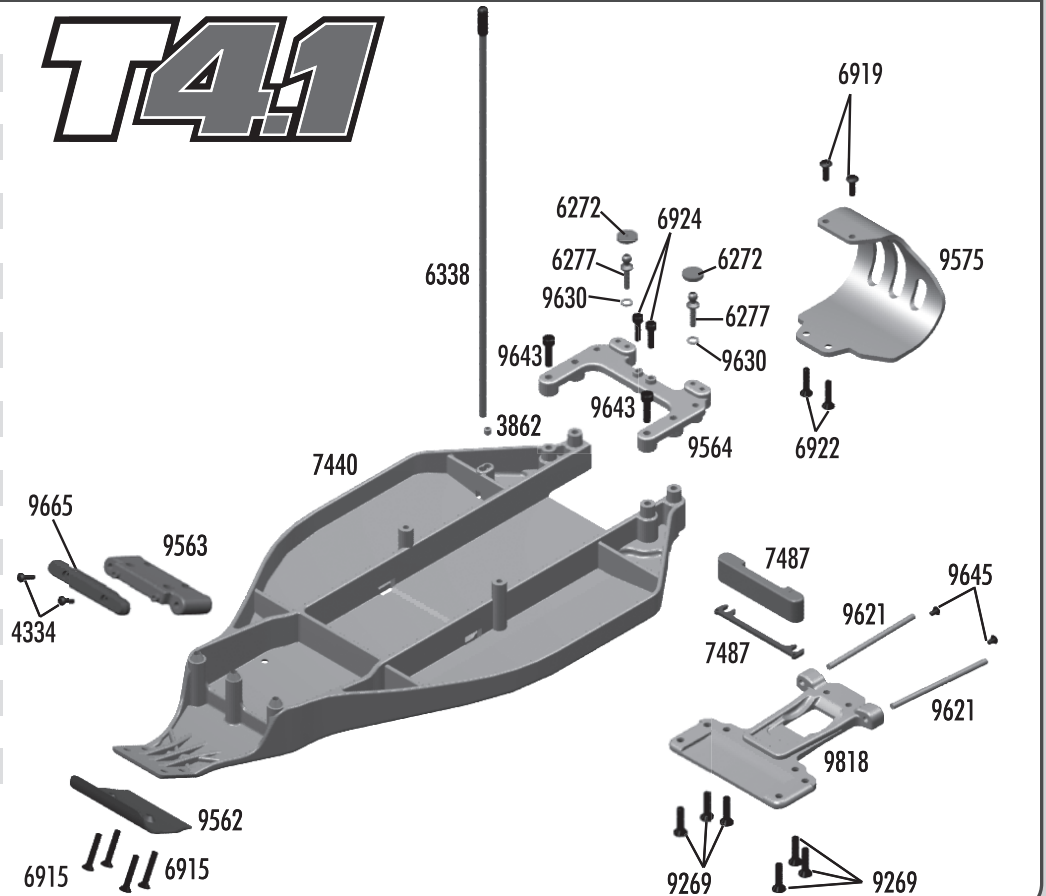

:: Chassis B4.1

3862	5-40 x 1/8" Set Screw	6
4334	2-56 x 5/16" BHCS	8
6272	Foam Ballend Dust Cover	28
6277	Ballstud .30" Silver (long)	4
6338	Antenna Tube (black)	1
6917	4-40 x 3/8" BHCS	6
6919	4-40 x 5/16" BHCS	6
6922	4-40 x 1/2" FHCS	6
6924	4-40 x 3/8" SHCS	6
7487	Arm Mounts 2.5, 3, 3.5, 4 deg Set	1
9269	5-40 x 1/2" FHCS	6
9560	B4 Chassis (composite)	1
9562	Front Bumper	1
9563	B4 / T4 / GT2 Front Bulkhead	1
9564	RR / FR Hinge Brace	1
9575	Motor Guard	1
9621	B4 Inner Hinge Pin Set	4
9630	.030 Ballstud Washer	10
9643	5-40 x 7/16" SHCS	6
9645	2-56 x 1/8" BHCS	8
9665	FT Hinge Pin Brace, blue	1
9818	B4/T4/SC10 Arm Mount / Chassis Plate	1

B4.1

:: Chassis T4.1

3862	5-40 x 1/8" Set Screw	6
4334	2-56 x 5/16" BHCS	8
7440	T4 Chassis (composite)	1
6272	Foam Ballend Dust Cover	28
6277	Ballstud .30" Silver (long)	4
6338	Antenna Tube (black)	1
6917	4-40 x 3/8" BHCS	6
6919	4-40 x 5/16" BHCS	6
6922	4-40 x 1/2" FHCS	6
6924	4-40 x 3/8" SHCS	6
7487	Arm Mounts 2.5, 3, 3.5, 4 deg Set	1
9269	5-40 x 1/2" FHCS	6
9562	Front Bumper	1
9563	B4 / T4 / GT2 Front Bulkhead	1
9564	RR / FR Hinge Brace	1
9575	Motor Guard	1
9621	B4 Inner Hinge Pin Set	4
9630	.030 Ballstud Washer	10
9643	5-40 x 7/16" SHCS	6
9645	2-56 x 1/8" BHCS	8
9665	FT Hinge Pin Brace, blue	1
9818	B4/T4/SC10 Arm Mount / Chassis Plate	1

T4.1