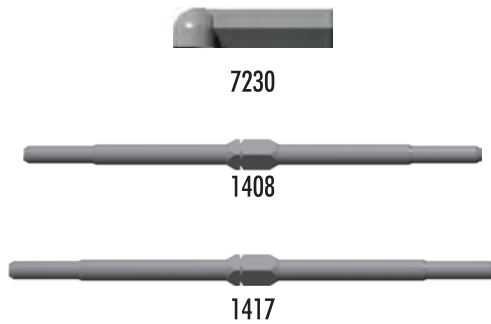

:: Turnbuckles & Servo Mounts T4.1

1408	FT Blue Titanium Turnbuckles, 2.65"	Pr.
1417	FT Blue Titanium Turnbuckles, 2.80"	Pr.
1779	FT Servo Mount, Blue Aluminum	6
3981	Ballstud .20" Black (short)	28
6272	Foam Ballend Dust Cover	6
6292	4-40 x 3/8" FHCS	6
6917	4-40 x 3/8" BHCS	12
7230	Ballcups, large	1
7336	Servo Mount Set	4
7337	Gold Washer	1
9170	B4 / T4 Servo Link	1
9180	Servo Horns Set	1
89007	Steering Servo Ring	1

T4.1