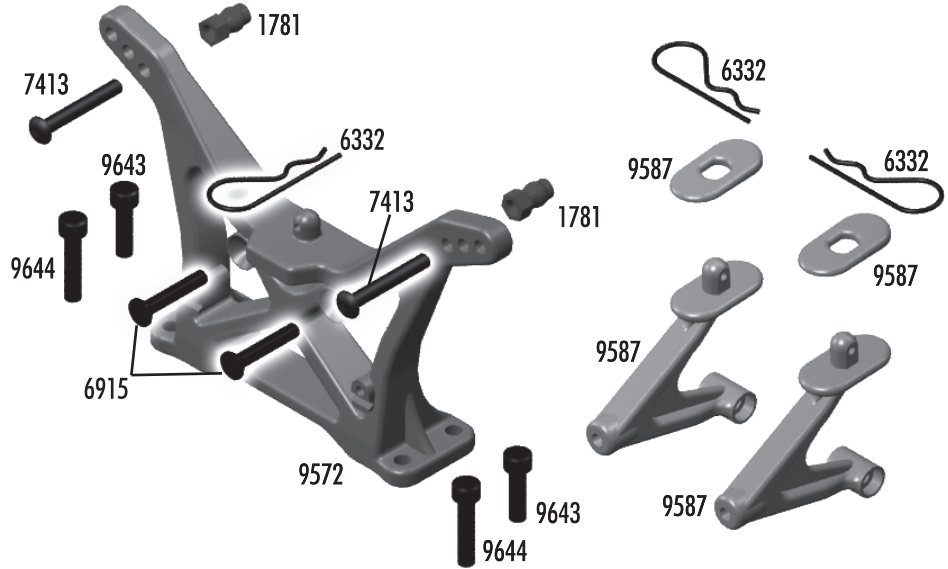

:: Rear Shock Tower B4.1

1781	FT Shock Bushings, short, (blue)	4
6332	Body Clips	6
6915	4-40 x 5/8" FHCS	6
7413	4-40 x 3/4 BHCS	6
9572	B4 Rear Shock Tower	1
9587	B4 / T4 Wing Mount / Shim Set	1
9643	5-40 x 7/16" SHCS	6
9644	5-40 x 9/16" SHCS	6

B4.1

:: Rear Shock Tower T4.1

1781	FT Shock Bushings, short, (blue)	4
6332	Body Clips	6
6915	4-40 x 5/8" FHCS	6
7413	4-40 x 3/4 BHCS	6
9587	B4 / T4 Sing Mount / Shim Set	1
9643	5-40 x 7/16" SHCS	6
9644	5-40 x 9/16" SHCS	6
9824	T4 / SC10 Rear Shock Tower	1