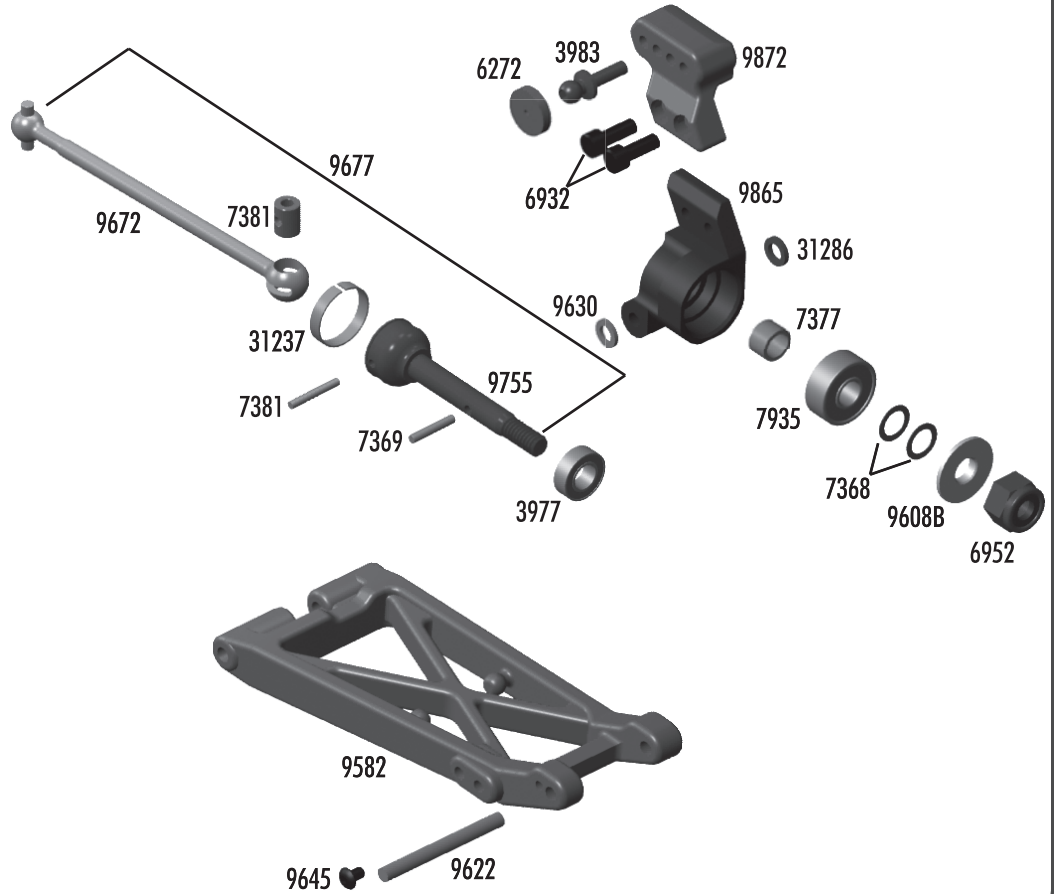

:: Chassis B4.1

3862	5-40 x 1/8" Set Screw	6
4334	2-56 x 5/16" BHCS	8
6272	Foam Ballend Dust Cover	28
6277	Ballstud .30" Silver (long)	4
6338	Antenna Tube (black)	1
6917	4-40 x 3/8" BHCS	6
6919	4-40 x 5/16" BHCS	6
6922	4-40 x 1/2" FHCS	6
6924	4-40 x 3/8" SHCS	6
7487	Arm Mounts 2.5, 3, 3.5, 4 deg Set	1
9269	5-40 x 1/2" FHCS	6
9560	B4 Chassis (composite)	1
9562	Front Bumper	1
9563	B4 / T4 / GT2 Front Bulkhead	1
9564	RR / FR Hinge Brace	1
9575	Motor Guard	1
9621	B4 Inner Hinge Pin Set	4
9630	.030 Ballstud Washer	10
9643	5-40 x 7/16" SHCS	6
9645	2-56 x 1/8" BHCS	8
9665	FT Hinge Pin Brace, blue	1
9818	B4/T4/SC10 Arm Mount / Chassis Plate	1

B4.1

:: Chassis T4.1

3862	5-40 x 1/8" Set Screw	6
4334	2-56 x 5/16" BHCS	8
7440	T4 Chassis (composite)	1
6272	Foam Ballend Dust Cover	28
6277	Ballstud .30" Silver (long)	4
6338	Antenna Tube (black)	1
6917	4-40 x 3/8" BHCS	6
6919	4-40 x 5/16" BHCS	6
6922	4-40 x 1/2" FHCS	6
6924	4-40 x 3/8" SHCS	6
7487	Arm Mounts 2.5, 3, 3.5, 4 deg Set	1
9269	5-40 x 1/2" FHCS	6
9562	Front Bumper	1
9563	B4 / T4 / GT2 Front Bulkhead	1
9564	RR / FR Hinge Brace	1
9575	Motor Guard	1
9621	B4 Inner Hinge Pin Set	4
9630	.030 Ballstud Washer	10
9643	5-40 x 7/16" SHCS	6
9645	2-56 x 1/8" BHCS	8
9665	FT Hinge Pin Brace, blue	1
9818	B4/T4/SC10 Arm Mount / Chassis Plate	1

T4.1

:: Rear Arms / Hubs B4.1

3977	Ball Bearing 3/16 x 3/8"	2
3983	Ballstud .30" Black (long)	6
6272	Foam Ballend Dust Cover	28
6932	4-40 x 5/16 SHCS	6
6952	8-32 Locking Nut, Steel	6
7368	3/16" Axle Shims	14
7369	1/16" Axle Roll Pins	4
7377	Axle Spacer Crush Tubes	2
7381	CVD Rebuild Kit	1
7935	Bearing, .187 x .50 x .196	2
9582	B4 Rear A-Arms (left & right)	Pr.
9608B	RR Axle Wheel Spacer (blue)	2
9622	B4 Outer Hinge Pin Set	1
9630	Ballstud Washer	10
9645	2-56 x 1/8" BHCS	8
9672	FT CVA Bone, B4	2
9677	FT CVA Set, B4	1
9755	CVA Axle, Rear	2
9865	FT Aluminum Hub, 0.5 deg	2
9872	FT Aluminum Hub Tower Set	1
31237	CVA Pin Retaining Clip	2
31286	Aluminum Ballstud Washer	8