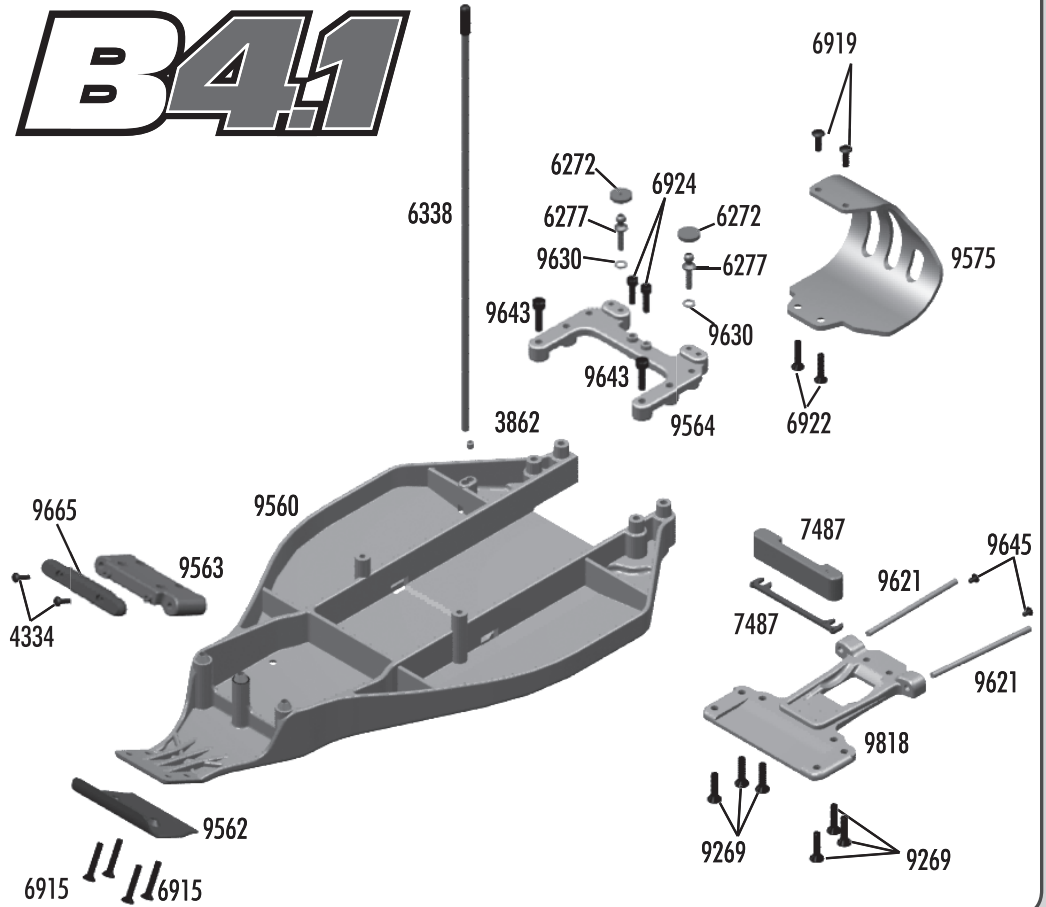

:: Chassis B4.1

3862	5-40 x 1/8" Set Screw	6
4334	2-56 x 5/16" BHCS	8
6272	Foam Ballend Dust Cover	28
6277	Ballstud .30" Silver (long)	4
6338	Antenna Tube (black)	1
6917	4-40 x 3/8" BHCS	6
6919	4-40 x 5/16" BHCS	6
6922	4-40 x 1/2" FHCS	6
6924	4-40 x 3/8" SHCS	6
7487	Arm Mounts 2.5, 3, 3.5, 4 deg Set	1
9269	5-40 x 1/2" FHCS	6
9560	B4 Chassis (composite)	1
9562	Front Bumper	1
9563	B4 / T4 / GT2 Front Bulkhead	1
9564	RR / FR Hinge Brace	1
9575	Motor Guard	1
9621	B4 Inner Hinge Pin Set	4
9630	.030 Ballstud Washer	10
9643	5-40 x 7/16" SHCS	6
9645	2-56 x 1/8" BHCS	8
9665	FT Hinge Pin Brace, blue	1
9818	B4/T4/SC10 Arm Mount / Chassis Plate	1

B4.1