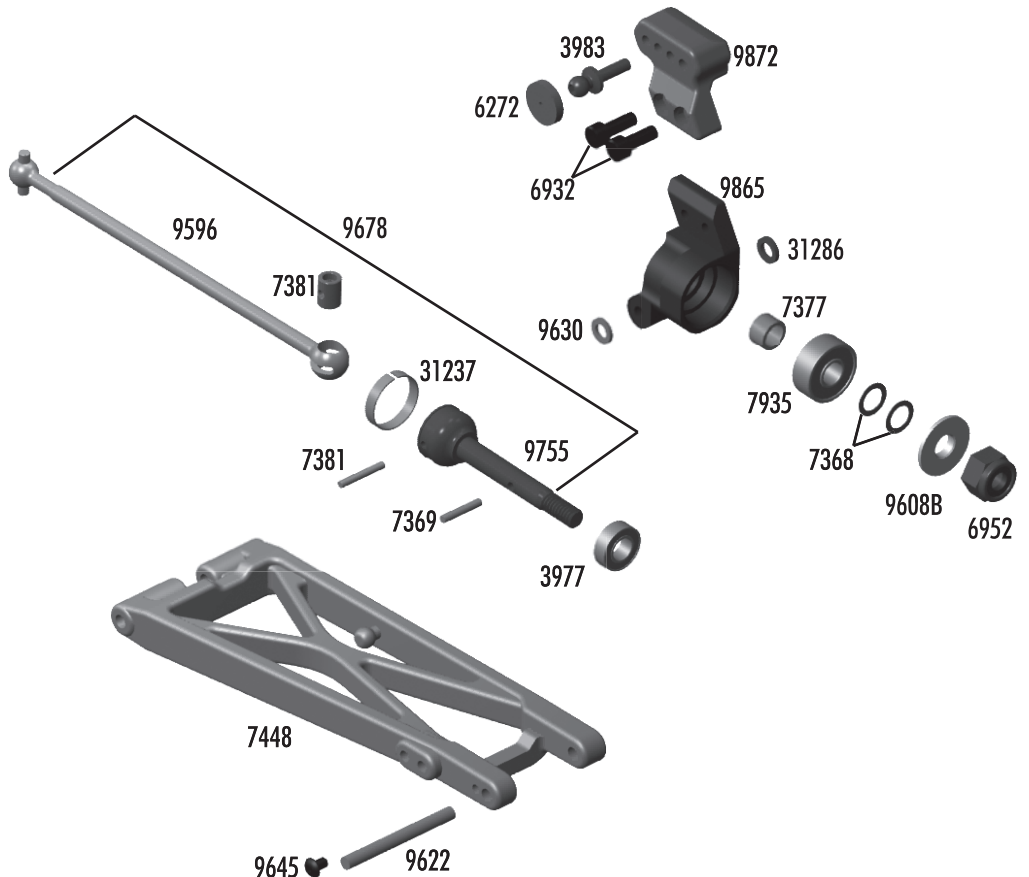

B4.1

:: Chassis T4.1

3862	5-40 x 1/8" Set Screw	6
4334	2-56 x 5/16" BHCS	8
7440	T4 Chassis (composite)	1
6272	Foam Ballend Dust Cover	28
6277	Ballstud .30" Silver (long)	4
6338	Antenna Tube (black)	1
6917	4-40 x 3/8" BHCS	6
6919	4-40 x 5/16" BHCS	6
6922	4-40 x 1/2" FHCS	6
6924	4-40 x 3/8" SHCS	6
7487	Arm Mounts 2.5, 3, 3.5, 4 deg Set	1
9269	5-40 x 1/2" FHCS	6
9562	Front Bumper	1
9563	B4 / T4 / GT2 Front Bulkhead	1
9564	RR / FR Hinge Brace	1
9575	Motor Guard	1
9621	B4 Inner Hinge Pin Set	4
9630	.030 Ballstud Washer	10
9643	5-40 x 7/16" SHCS	6
9645	2-56 x 1/8" BHCS	8
9665	FT Hinge Pin Brace, blue	1
9818	B4/T4/SC10 Arm Mount / Chassis Plate	1

T4.1

:: Rear Arms / Hubs B4.1

3977	Ball Bearing 3/16 x 3/8"	2
3983	Ballstud .30" Black (long)	6
6272	Foam Ballend Dust Cover	28
6932	4-40 x 5/16 SHCS	6
6952	8-32 Locking Nut, Steel	6
7368	3/16" Axle Shims	14
7369	1/16" Axle Roll Pins	4
7377	Axle Spacer Crush Tubes	2
7381	CVD Rebuild Kit	1
7935	Bearing, .187 x .50 x .196	2
9582	B4 Rear A-Arms (left & right)	Pr.
9608B	RR Axle Wheel Spacer (blue)	2
9622	B4 Outer Hinge Pin Set	1
9630	Ballstud Washer	10
9645	2-56 x 1/8" BHCS	8
9672	FT CVA Bone, B4	2
9677	FT CVA Set, B4	1
9755	CVA Axle, Rear	2
9865	FT Aluminum Hub, 0.5 deg	2
9872	FT Aluminum Hub Tower Set	1
31237	CVA Pin Retaining Clip	2
31286	Aluminum Ballstud Washer	8

:: Rear Arms / Hubs T4.1

3977	Ball Bearing 3/16 x 3/8"	2
3983	Ballstud .30" Black (long)	6
6272	Foam Ballend Dust Cover	28
6932	4-40 x 5/16 SHCS	6
6952	8-32 Locking Nut, Steel	6
7368	3/16" Axle Shims	14
7369	1/16" Axle Roll Pins	4
7377	Axle Spacer Crush Tubes	2
7381	CVD Rebuild Kit	1
7448	T4 Rear A-Arms	Pr.
7935	Bearing, .187 x .50 x .196	2
9596	FT CVA Bone, T4	2
9608B	RR Axle Wheel Spacer (blue)	2
9622	B4 Outer Hinge Pin Set	1
9630	Ballstud Washer	10
9645	2-56 x 1/8" BHCS	8
9678	FT CVA Set, T4	1
9755	CVA Axle, Rear	2
9865	FT Aluminum Hub, 0.5 deg	2
9872	FT Aluminum Hub Tower Set	1
31237	CVA Pin Retaining Clip	2
31286	Aluminum Ballstud Washer	8