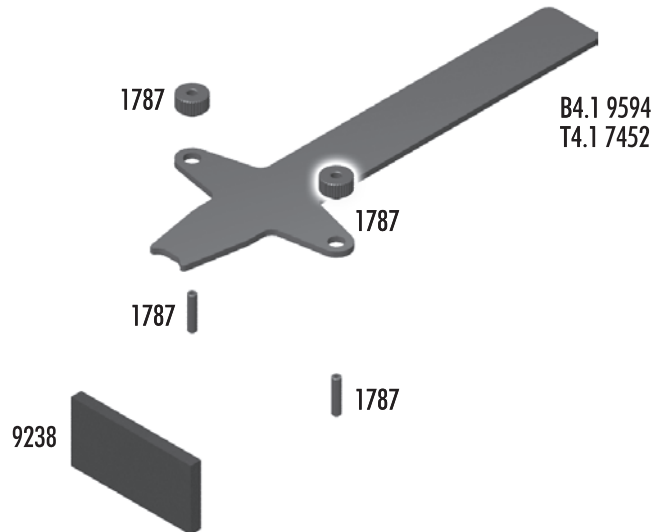

:: Front Arm / Steering B4.1

3977	Ball Bearing 3/16" x 3/8"	2
3983	Ballstud .30" Black (short)	6
4187	.030 Nylon Washers	12
4449	4-40 x 3/16 Aluminum Locknut	5
6272	Foam Ballend Dust Covers	28
6277	Ballstud .30 Silver (short)	4
6920	4-40 x 3/16 BHCS	6
7922	Caster Block, (left & right) 30 deg	1
9578	Front A-Arm B4	Pr.
9580	Spacer	1
9581	Trailing Steering Block (left & right)	Pr.
9612	HD Front Axles, B4 / SC10	1
9621	Inner Hinge Pin Set	1
9622	Outer Hinge Pin Set	1
9630	Ballstud Washer	10
9645	2-56 x 1/8" BHCS	8

:: Front Arm / Steering T4.1

3977	Ball Bearing 3/16" x 3/8"	2
3983	Ballstud .30" Black (short)	6
4187	.030 Nylon Washers	12
4449	4-40 x 3/16 Aluminum Locknut	5
6272	Foam Ballend Dust Covers	28
6277	Ballstud .30 Silver (short)	4
6299	1/8" E-Clip	12
6629	5-40 Locknut	6
7446	T4 Front A-Arm (left & right)	Pr.
7456	Front Axle T4 (trailing)	2
7922	Caster Block, (left & right) 30deg	1
9580	Spacer	1
9581	Trailing Steering Block (left & right)	Pr.
9621	Inner Hinge Pin Set	1
9622	Outer Hinge Pin Set	1
9630	Ballstud Washer	10
9645	2-56 x 1/8" BHCS	8

:: Front Battery Strap T4.1 / B4.1

1787	FT Battery Strap Thumbscrews Set	1
7452	Battery Strap T4, Carbon Fiber	1
9238	Foam Battery Spacers	Pr.
9594	Battery Strap B4, Carbon Fiber	1