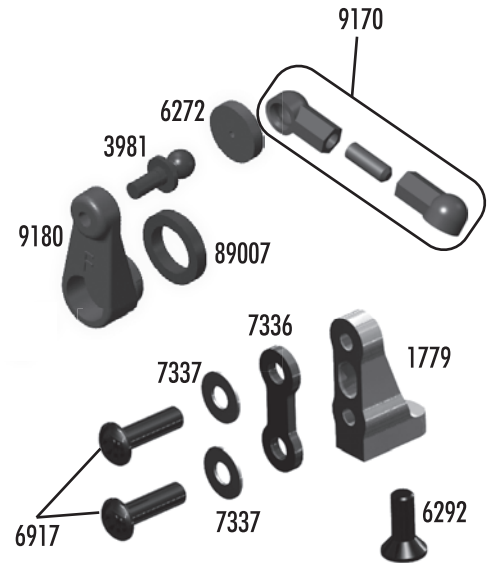

:: Turnbuckles & Servo Mounts T4.1

1408	FT Blue Titanium Turnbuckles, 2.65"	Pr.
1417	FT Blue Titanium Turnbuckles, 2.80"	Pr.
1779	FT Servo Mount, Blue Aluminum	6
3981	Ballstud .20" Black (short)	28
6272	Foam Ballend Dust Cover	6
6292	4-40 x 3/8" FHCS	6
6917	4-40 x 3/8" BHCS	12
7230	Ballcups, large	1
7336	Servo Mount Set	4
7337	Gold Washer	1
9170	B4 / T4 Servo Link	1
9180	Servo Horns Set	1
89007	Steering Servo Ring	1

T4.1