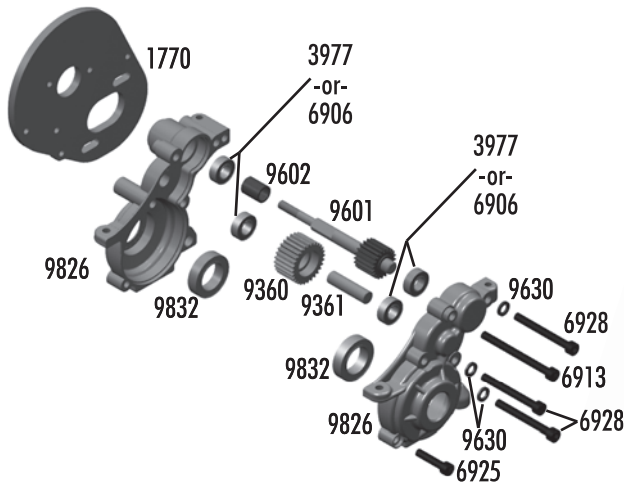

:: T4.1 Shocks

1777 FT Blue Aluminum Shock Pivot Ball/Eyelet	4	
1780 FT Blue Aluminum Shock Bushing, std	4	front 6465
1781 FT Blue Aluminum Shock Bushing, short	4	rear 6299
4187 .030 Nylon Washer	12	front 1781 4187-
5407 Red O-Rings	8	
6299 1/8" E-Clips	12	
6416 FT Shock Shaft Gold 1.32"	1	
6417 FT Shock Shaft Gold 1.02"	1	
6443 Bleeder Shock Caps 1/10 w/screws	4	6443
6465 Shock Pistons, 4 each of #1,2, & 3	1	
6469 Black Shock Cap O-Ring	4	6469
6472 Shock Mount Nut	4	6472
6475 Spring Cup	4	
6925 4-40 x 1/2" SHCS	6	front 9645 rear 6417
6926 4-40 x 5/8" SHCS	6	
7476 V2 Threaded Shocks 1.02" Complete	2	
7477 V2 Threaded Shock Bodies 1.02"	2	
7482 V2 Threaded Shocks 1.39" Complete	2	
7483 V2 Threaded Shock Bodies 1.39"	2	
7484 V2 1/10th Shocks Rebuild Kit (rebuilds 4)	1	
9645 2-56 x 1/8" bhcs	6	front 7477 rear 7483
		7416
		7416
		6475
		1777
		front 6926 rear 6925

:: Transmission

1770	FT Milled Motor Plate, blue	1
3977	Ball Bearing, 3/16" x 3/8"	2
6906	Ball Bearing, PTFE Sealed 3/16 x 3/8"	2
6913	4-40 x 1 1/4" SHCS	6
6925	4-40 x 1/2" SHCS	6
6928	4-40 x 1" SHCS	6
9360	Idler Gear, molded	1
9361	Idler Gear Shaft	1
9601	B4/T4 Top Shaft	1
9602	B4/T4 Top Shaft Spacer	1
9630	Ballstud Washer	10
9826	Transmission Case for Gear Diff (left & right)	1
9832	Ball Bearing, 10 x 16mm	2